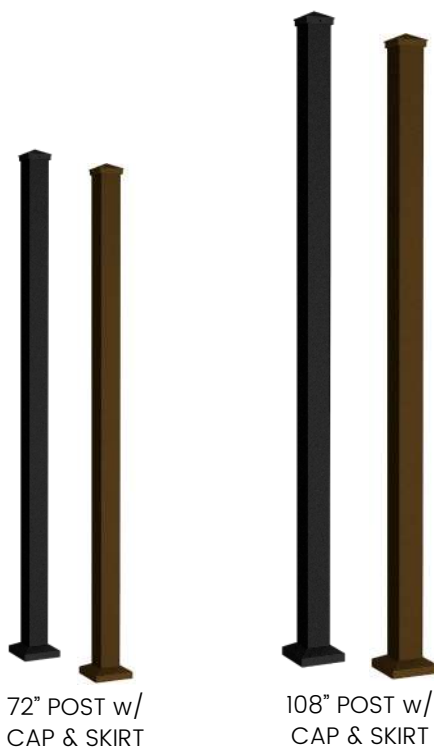

BLURRED LINES – BLACK

U CHANNEL – BLACK

Visit sunbelly.com for installation instructions, videos & more.

DESIGNS & COLORS

SIGNATURE SERIES

BLURRED LINES

BLURRIER LINES

HONEYCOMB

PLANKS

SOLID

• SOLID can be cut to fill unwanted gaps

DESIGN SERIES

CINDER BLOCK

HIGH TIDE

MALIBU

NEXT LINE

PALMS & FRONDS

PARALLEL

TWIN PEAKS

ASSEMBLY

PARTS & ACCESSORIES

72" POST w/
CAP & SKIRT

108" POST w/
CAP & SKIRT

1", 2", 3", 4" SPACER SETS

L BRACKET
SET

U CHANNEL
SET

POST SCREW
SET

CONCRETE
SCREW SET

- SCREEN SPAN MEASUREMENTS -

1 SCREEN = 44.5" 2 SCREENS = 83. 3 SCREENS = 122.5" 4 SCREENS = 161.5" 5 SCREENS = 200.5"

Visit sunbelly.com for installation instructions, videos & more.