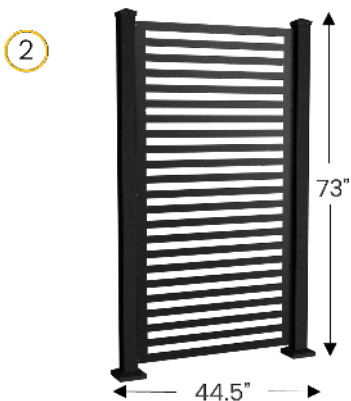

PLANKS

SOLID

• SOLID can be cut to fill unwanted gaps

DESIGN SERIES

CINDER BLOCK

HIGH TIDE

MALIBU

NEXT LINE

PALMS & FRONDS

PARALLEL

TWIN PEAKS

ASSEMBLY

PARTS & ACCESSORIES

72" POST w/
CAP & SKIRT

108" POST w/
CAP & SKIRT

1", 2", 3", 4" SPACER SETS

L BRACKET
SET

U CHANNEL
SET

POST SCREW
SET

CONCRETE
SCREW SET

- SCREEN SPAN MEASUREMENTS -

1 SCREEN = 44.5" 2 SCREENS = 83. 3 SCREENS = 122.5" 4 SCREENS = 161.5" 5 SCREENS = 200.5"

Visit sunbelly.com for installation instructions, videos & more.