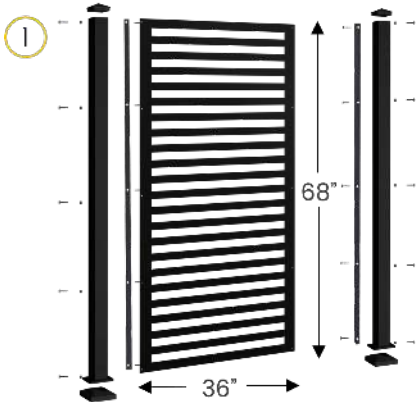

PLANKS

SOLID

• SOLID can be cut to fill unwanted gaps

DESIGN SERIES

CINDER BLOCK

HIGH TIDE

MALIBU

NEXT LINE

PALMS & FRONDS

PARALLEL

TWIN PEAKS

ASSEMBLY

PARTS & ACCESSORIES

72" POST w/
CAP & SKIRT

108" POST w/
CAP & SKIRT

1", 2", 3", 4" SPACER SETS

L BRACKET
SET

U CHANNEL
SET

POST SCREW
SET

CONCRETE
SCREW SET

- SCREEN SPAN MEASUREMENTS -

1 SCREEN = 44.5" 2 SCREENS = 83. 3 SCREENS = 122.5" 4 SCREENS = 161.5" 5 SCREENS = 200.5"

Visit sunbelly.com for installation instructions, videos & more.