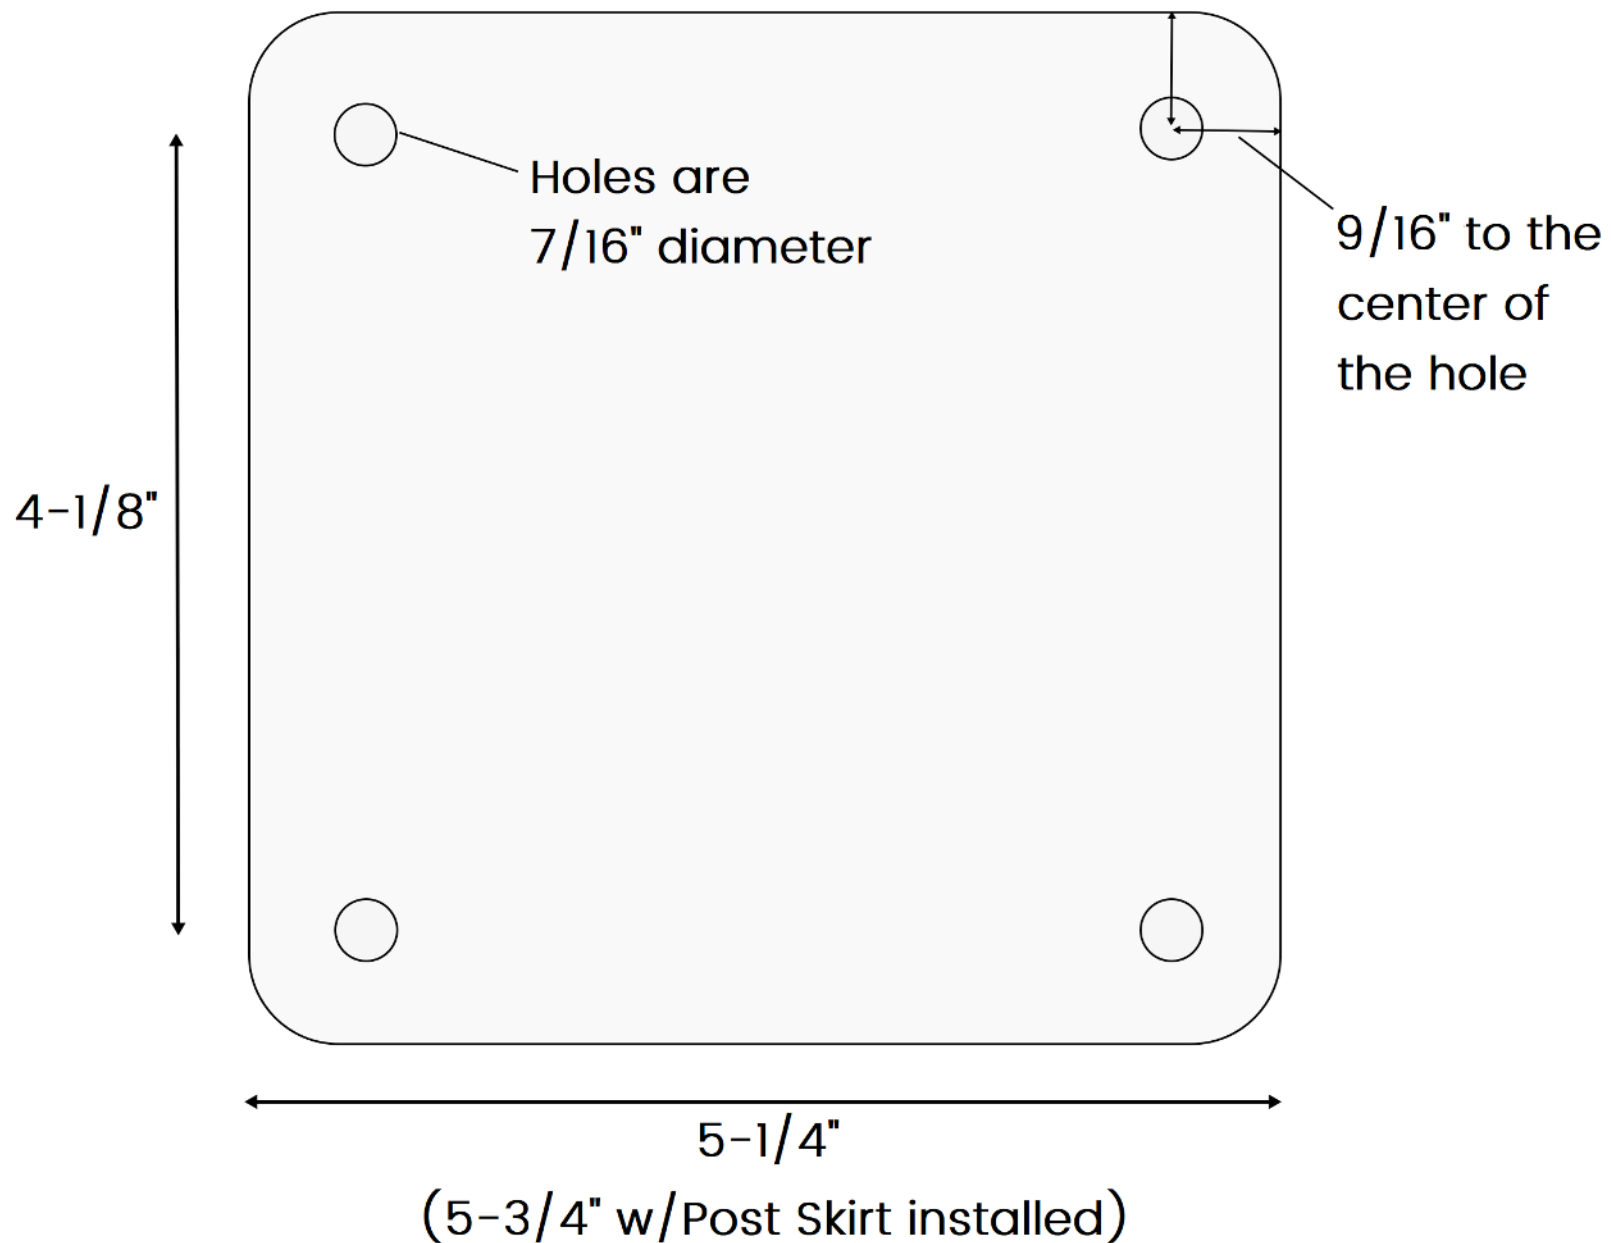

sunbelly PRIVACY SCREENS

Post Base dimensions for blocking

- It is 39' from Post center to Post center
- It is $1\text{-}1/2\text{'}$ from Post center to edge of Panel on each side