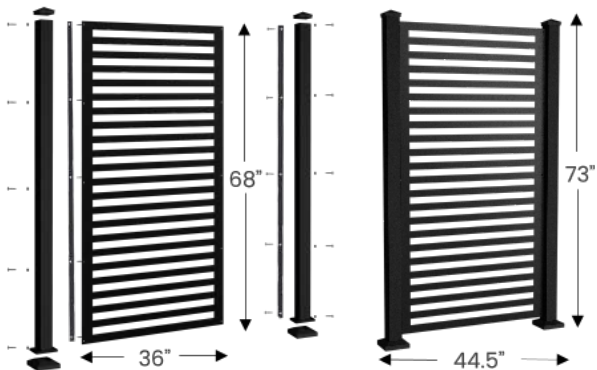

Materials

Laser-cut powder coated aluminum

Fire and Smoke Rating: Fireproof

Limitations

Sunbelly Privacy Screens do not add to the structural load bearing capacity of the substrate to which it is being applied. All products have been designed to provide privacy and/or a partition only.

Product Dimensions

Applications

Exterior: deck perimeter, porch, patio, garden, wall accent.

Interior: office partition, room divider.

Advantages

Designs

Sunbelly Privacy Screens come in a variety of designs and are available in Black and Bronze. Custom designs and colors are available for special projects.

SIGNATURE SERIES

DESIGN SERIES

Sunbelly Specifications

PRODUCT	HEIGHT	WIDTH	THICKNESS	WEIGHT	AVAILABLE COLORS
BLURRED LINES	68"	36"	2mm	17 lbs.	BLACK / BRONZE
BLURRIER LINES	68"	36"	2mm	17 lbs.	BLACK / BRONZE
CINDER BLOCK	68"	36"	2mm	16 lbs.	BLACK / BRONZE
HIGH TIDE	68"	36"	2mm	15 lbs.	BLACK / BRONZE
HONEYCOMB	68"	36"	2mm	14 lbs.	BLACK & BRONZE
MALIBU	68"	36"	2mm	11 lbs.	BLACK / BRONZE
NEXT LINE	68"	36"	2mm	11 lbs.	BLACK / BRONZE
PALMS & FRONDS	68"	36"	2mm	11 lbs.	BLACK / BRONZE
PARALLEL	68"	36"	2mm	11 lbs.	BLACK / BRONZE
PLANKS	68"	36"	2mm	11 lbs.	BLACK / BRONZE
SOLID	68"	36"	2mm	15 lbs.	BLACK / BRONZE
TWIN PEAKS	68"	36"	2mm	10 lbs.	BLACK / BRONZE
72" POST w/ CAP & SKIRT	73"	3"	2.5mm	9 lbs.	BLACK / BRONZE
108" POST w/ CAP & SKIRT	108"	3"	2.5mm	13 lbs.	BLACK
L BRACKET SET (2pcs)	68"	1"	2.5mm	5.5 lbs.	BLACK / BRONZE
U CHANNEL SET (2pcs)	73"	1.5"	3.0mm	6.7 lbs.	BLACK / BRONZE
1" SPACER (1)	1.5"	1"	2.5mm	0.1 lbs.	BLACK / BRONZE
2" SPACER (1)	1.5"	2"	2.5mm	0.15 lbs.	BLACK / BRONZE
3" SPACER (1)	1.5"	3"	2.5mm	0.2 lbs.	BLACK / BRONZE
4" SPACER (1)	1.5"	4"	2.5mm	0.25 lbs.	BLACK / BRONZE